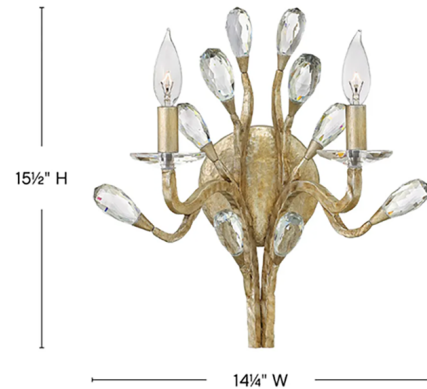

Shown in champagne gold

CLICK TO VIEW PRODUCT

Notes: