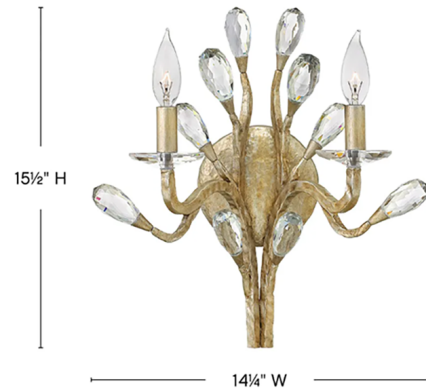

Lightology

lightology.com
866-954-4489
07-04-26

Project: _____

Company: _____

Location: _____ Fixture Type: _____

SPEC #: **FRD419135**

Approved On: _____ Approved By: _____

Eve Wall Sconce

By Fredrick Ramond

Description

The Eve Wall Sconce is a glamorous, organically inspired silhouette that features ornate, craftsman-forged stems, embellished with whimsical faceted clear crystal buds on luxuriously finished vines. An elegantly intricate open frame encases the entire fixture, accentuated by hand-hammered detailing.

Shown in champagne gold

Specifications

COLOR	N/A
BODY FINISH	Champagne Gold
WATTAGE	10W
DIMMER	Standard 120V
DIMENSIONS	14.25"W x 15.5"H x 6.75"D
BULB NOT INCLUDED	2 x B11/Candelabra (E12)/5W/120V LED
OTHER BULB OPTIONS	2 x B10/Candelabra (E12)/60W/120V Incandescent
COUNTRY OF ORIGIN	Philippines