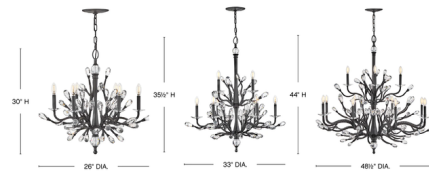

Description

The Eve Chandelier's glamorous, organically inspired silhouette features ornate, craftsman-forged stems, embellished with whimsical faceted clear crystal buds on luxuriously finished vines.

Specifications

COLOR N/A
BODY FINISH Champagne Gold
WATTAGE 30W
DIMMER Standard 120V
DIMENSIONS 26"W x 30"H
BULB NOT INCLUDED 6 x B11/Candelabra (E12)/5W/120V LED
COUNTRY OF ORIGIN Philippines

Technical Information

PRODUCT DIMENSIONS Chain Length: 120"

Notes:

Shown in champagne gold

CLICK TO VIEW PRODUCT