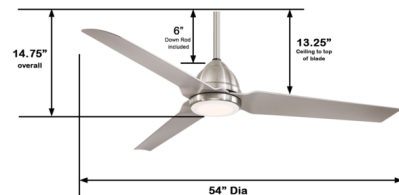

Description

The Java Indoor / Outdoor Ceiling Fan with Light is a simple piece, perfect in a variety of interior and exterior spaces. AC 153x18 mm motor, 54 inch blade sweep, and 14 degree blade pitch. Available in a Brushed Nickel motor with Silver blades or a Coal, Flat White, or Kocoa motor with matching blades. Includes one 6 inch downrod and RCS213 three speed handheld remote with reverse and full range dimming function. Compatible with WCS213 wall control, sold separately. UL listed for wet locations.

Shown in flat white / flat white

Specifications

BLADE COLOR Flat White
BODY FINISH Flat White
WATTAGE 18W
DIMMER Included
DIMENSIONS 54\"/>

Technical Information

LAMP LIFE 30000 hours
COLOR RENDERING 92 CRI
LAMP COLOR 3000K
LUMENS/WATT 27.17
LUMINOUS FLUX 489 lumens