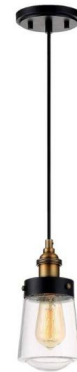

Lightology

lightology.com
866-954-4489
05-18-26

Project: _____

Company: _____

Location: _____ Fixture Type: _____

SPEC #: **SVY419246**

Approved On: _____ Approved By: _____

Macauley Mini Pendant

By Savoy House

Description

Macauley Mini Pendant salutes classic illumination with its exposed bulb surrounded by Clear glass and Vintage Black finish offset by brass accents. One 100 watt, 120 volt Edison A-Shape Medium base incandescent bulb is required, but not included. UL listed. 4.75 inch width x 39.75 inch height.

Shown in vintage black / clear

Specifications

COLOR Clear
BODY FINISH Vintage Black
WATTAGE 100W
DIMMER Standard 120V
DIMENSIONS 4.75"W x 39.75"H
BULB NOT INCLUDED 1 x Edison/Medium (E26)/100W/120V Incandescent