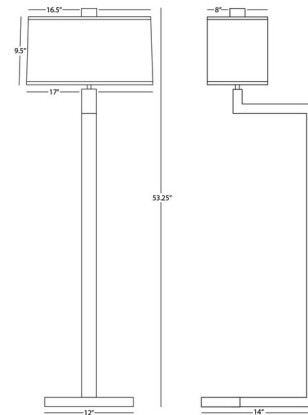

Specifications

COLOR Snowflake
BODY FINISH Deep Patina Bronze
WATTAGE 200W
DIMMER Included
DIMENSIONS 17"W x 53.25"H x 8"D
BULB NOT INCLUDED 2 x A19/Medium (E26)/100W/120V Incandescent
OTHER BULB OPTIONS 2 x A19/Medium (E26)/120V LED
COUNTRY OF ORIGIN China

Technical Information

PRODUCT DIMENSIONS Shade Dimensions: 16.5"/17"W x 8"D x 9.5" Slant Height

Shown in deep patina bronze / snowflake

CLICK TO VIEW PRODUCT

Notes: