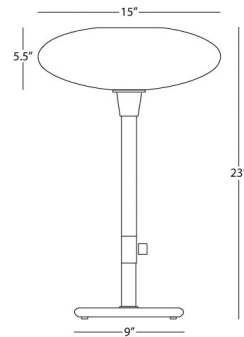

Lightology

lightology.com
866-954-4489
06-04-26

Project: _____

Company: _____

Location: _____ Fixture Type: _____

SPEC #: **RAB419359**

Approved On: _____ Approved By: _____

Ovo Table Lamp By Robert Abbey

Description

The Ovo Table Lamp adds a clean unique look to your interior space. The slim stem is topped with an oval, cased glass diffuser. Full range dimmer is located on the stem.

Shown in polished nickel / frosted white

Specifications

COLOR	Frosted White
BODY FINISH	Polished Nickel
WATTAGE	27W
DIMMER	Included
DIMENSIONS	15"W x 23"H
BULB NOT INCLUDED	1 x A19/Medium (E26)/27W/120V LED
OTHER BULB OPTIONS	1 x A19/Medium (E26)/120V LED
COUNTRY OF ORIGIN	China

Technical Information

PRODUCT DIMENSIONS	Cord: 96"
--------------------	-----------

CLICK TO VIEW PRODUCT

Notes: