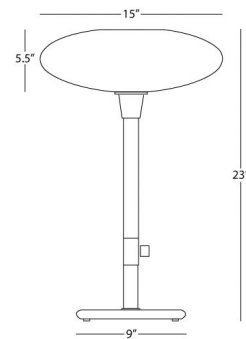

Lightology

lightology.com
866-954-4489
04-07-26

Project: _____
Company: _____
Location: _____ Fixture Type: _____
SPEC #: **RAB419359**
Approved On: _____ Approved By: _____

Ovo Table Lamp By Robert Abbey

Description

The Ovo Table Lamp adds a clean unique look to your interior space. The slim stem is topped with an oval, cased glass diffuser. Full range dimmer is located on the stem.

Shown in polished nickel / frosted white

Specifications

COLOR Frosted White
BODY FINISH Polished Nickel
WATTAGE 27W
DIMMER Included
DIMENSIONS 15"W x 23"H
BULB NOT INCLUDED 1 x A19/Medium (E26)/27W/120V LED
OTHER BULB OPTIONS 1 x A19/Medium (E26)/120V LED
COUNTRY OF ORIGIN China

Technical Information

PRODUCT DIMENSIONS Cord: 96"

CLICK TO VIEW PRODUCT

Notes: