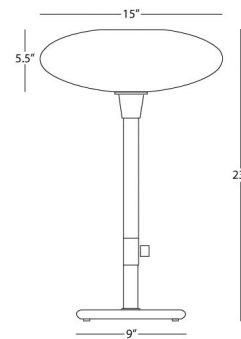

### Description

The Ovo Table Lamp adds a clean unique look to your interior space. The slim stem is topped with an oval, cased glass diffuser. Full range dimmer is located on the stem.

Shown in polished nickel / frosted white

### Specifications

COLOR	Frosted White
BODY FINISH	Polished Nickel
WATTAGE	27W
DIMMER	Included
DIMENSIONS	15"W x 23"H
BULB NOT INCLUDED	1 x A19/Medium (E26)/27W/120V LED
OTHER BULB OPTIONS	1 x A19/Medium (E26)/120V LED
COUNTRY OF ORIGIN	China

### Technical Information

PRODUCT DIMENSIONS	Cord: 96"
--------------------	-----------

CLICK TO VIEW PRODUCT

Notes: