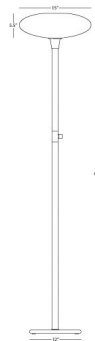

### Description

The Ovo Floor Lamp adds a clean unique look to your interior space. This torchiere-style lamp's slim stem is topped with an organically curved, cased glass diffuser. Full range dimmer is located on the stem.

### Specifications

COLOR . . . . . Frosted White  
BODY FINISH . . . . . Polished Nickel  
WATTAGE . . . . . 7W  
DIMMER . . . . . Included  
DIMENSIONS . . . . . 15"W x 66"H  
BULB NOT INCLUDED . . . . . 1 x A19/Medium (E26)/7W/120V LED  
OTHER BULB OPTIONS . . . . . 1 x A19/Medium (E26)/120V LED  
COUNTRY OF ORIGIN . . . . . China

### Technical Information

PRODUCT DIMENSIONS . . . . . Cord: 144"

Shown in polished nickel / frosted white

CLICK TO VIEW PRODUCT

Notes: