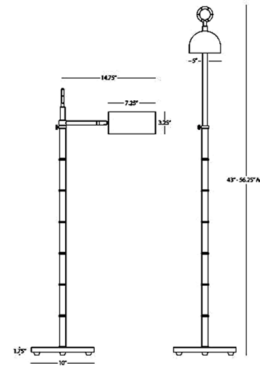

By Jonathan Adler

Description

The Meurice Pharmacy Floor Lamp showcases vertical lines and draws inspiration from the iconic look of bamboo. Height adjustable 43 to 56.25 inch. Full range foot dimmer.

Shown in modern brass

Specifications

COLOR	N/A
BODY FINISH	Modern Brass
WATTAGE	60W
DIMMER	Included
DIMENSIONS	14.75\"W x 56.25\"H x 5\"D
BULB NOT INCLUDED	1 x A19/Medium (E26)/60W/120V Incandescent
OTHER BULB OPTIONS	1 x A19/Medium (E26)/120V LED