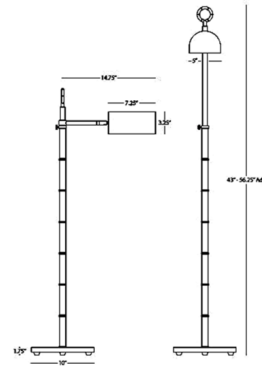

By Jonathan Adler

Description

The Meurice Pharmacy Floor Lamp showcases vertical lines and draws inspiration from the iconic look of bamboo. Height adjustable 43 to 56.25 inch. Full range foot dimmer.

Shown in modern brass

Specifications

COLOR	N/A
BODY FINISH	Modern Brass
WATTAGE	60W
DIMMER	Included
DIMENSIONS	14.75\"W x 56.25\"H x 5\"D
BULB NOT INCLUDED	1 x A19/Medium (E26)/60W/120V Incandescent
OTHER BULB OPTIONS	1 x A19/Medium (E26)/120V LED