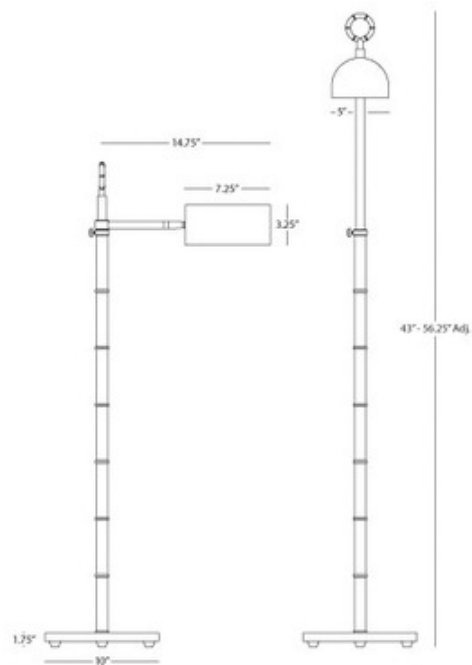

**DESIGNER**

Jonathan Adler

**BRAND**

Jonathan Adler

**DESCRIPTION**

Meurice Pharmacy Floor Lamp features a Polished Nickel, Deep Patina Bronze, or Antique Natural Brass finish. One 60 watt, 120 volt A19 Medium base incandescent bulb is required, but not included. Head is 5 inches wide, and 3.25 inches high. Comes with a 12 foot cord. UL listed. 14.75 inch width x 43-56.25 inch height.

*Shown in: Polished Nickel*

<b>SHADE COLOR</b>	N/A
<b>BODY FINISH</b>	Polished Nickel
<b>WATTAGE</b>	43W
<b>DIMMER</b>	Standard 120V
<b>DIMENSIONS</b>	14.75"W x 56.25"H
<b>LAMP</b>	1 x A19/Medium (E26)/43W/120V Incandescent

**ITEM NUMBER** JAD419384

COMPANY	PROJECT	FIXTURE TYPE	APPROVED BY	DATE