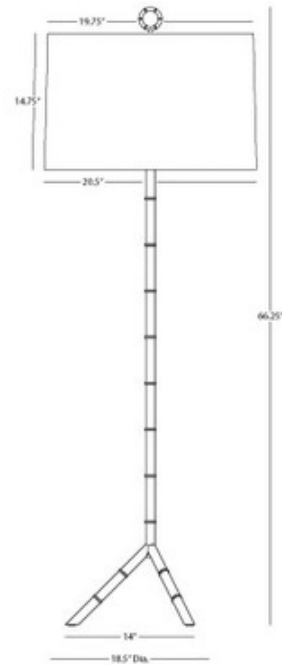

BRAND

Jonathan Adler

DESCRIPTION

Meurice Floor Lamp features an Off White Linen shade with a Polished Nickel finish, a Black Parchment shade with an Antique Natural Brass finish, or an Off White Linen shade with an Antique Natural Brass finish. One 150 watt max 120 volt A19 3-Way Medium base incandescent bulb is required, but not included. 20.5 inch width x 66.25 inch height. UL listed.

SHADE COLOR	N/A
BODY FINISH	Polished Nickel/ White
WATTAGE	150W
DIMMER	Standard 120V
DIMENSIONS	20.5"W x 66.25"H
BULB NOT INCLUDED	
LAMP	1 x A19/Medium (E26)/150W/120V Incandescent

SPEC # JAD419387

COMPANY	PROJECT	FIXTURE TYPE	APPROVED BY	DATE