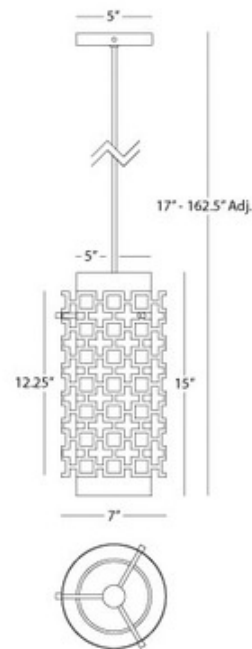

BRAND

Jonathan Adler

DESCRIPTION

The Parker Pendant features a Frosted White cased glass shade with a laser-cut metal outer shade in Antique Brass. One 60 watt max 120 volt A19 medium base bulb is required, but not included.

SHADE COLOR	Frosted White
BODY FINISH	Polished Nickel
WATTAGE	43W
DIMMER	Standard 120V
DIMENSIONS	162.5"L x 7"W x 15"H
BULB NOT INCLUDED	
LAMP	1 x A19/Medium (E26)/43W/120V Incandescent

SPEC #

JAD419389