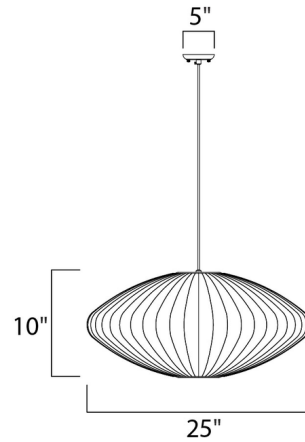

Description

Cocoon 12190 Pendant features a web of White fiberglass bonded together with latex and stretched over a steel frame creating a contemporary design reminiscent of the 1950's. Polished Chrome finish. One 60 watt, 120 volt A19 type medium base incandescent bulb is required, but not included. Comes with 10 feet of cable. UL listed. 25 inch width x 10 inch height x 130 inch maximum length.

Shown in polished chrome / white

Specifications

| | |
|-------------------|--|
| COLOR | White |
| BODY FINISH | Polished Chrome |
| WATTAGE | 43W |
| DIMMER | Standard 120V |
| DIMENSIONS | 25"W x 10"H |
| BULB NOT INCLUDED | 1 x A19/Medium (E26)/43W/120V Incandescent |