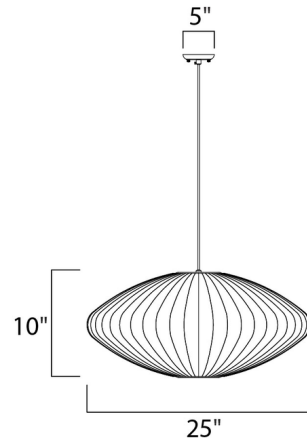

### Description

Cocoon 12190 Pendant features a web of White fiberglass bonded together with latex and stretched over a steel frame creating a contemporary design reminiscent of the 1950's. Polished Chrome finish. One 60 watt, 120 volt A19 type medium base incandescent bulb is required, but not included. Comes with 10 feet of cable. UL listed. 25 inch width x 10 inch height x 130 inch maximum length.

### Specifications

COLOR	White
BODY FINISH	Polished Chrome
WATTAGE	43W
DIMMER	Standard 120V
DIMENSIONS	25"W x 10"H
BULB NOT INCLUDED	1 x A19/Medium (E26)/43W/120V Incandescent

CLICK TO VIEW PRODUCT

Notes: