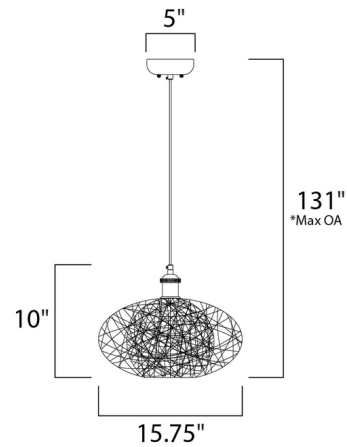

## Bali Pendant By Maxim Lighting

### Description

The Bali Pendant is constructed of woven twine in Chocolate or Natural surrounding a White shade. Available in two sizes. Includes ten feet of cord. Canopy: 5 inch diameter. UL listed. Suitable for damp locations.

### Specifications

COLOR	White
BODY FINISH	Chocolate
WATTAGE	8W
DIMMER	Standard 120V
DIMENSIONS	15.75"W x 10"H
BULB NOT INCLUDED	1 x A19/Medium (E26)/8W/120V LED
OTHER BULB OPTIONS	1 x A19/Medium (E26)/120V LED 1 x A19/Medium (E26)/60W/120V Incandescent