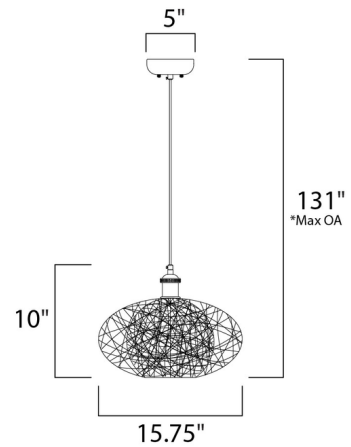

CLICK TO VIEW PRODUCT

Notes: