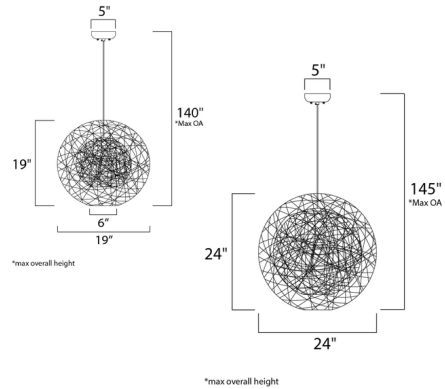

Description

The Bali Round Pendant is constructed of woven twine in Chocolate or Natural surrounding a White shade. Available in two sizes. Includes ten feet of cord. Canopy: 5 inch diameter. UL listed. Suitable for damp locations.

Shown in chocolate / white

Specifications

COLOR	White
BODY FINISH	Chocolate
WATTAGE	8W
DIMMER	Standard 120V
DIMENSIONS	19"W x 19"H
BULB NOT INCLUDED	1 x A19/Medium (E26)/8W/120V LED
OTHER BULB OPTIONS	1 x A19/Medium (E26)/120V LED 1 x A19/Medium (E26)/60W/120V Incandescent