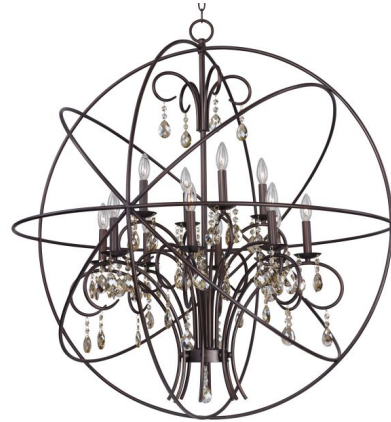

Lightology

lightology.com
866-954-4489
04-25-26

Project: _____

Company: _____

Location: _____ Fixture Type: _____

SPEC #: **MAX419422**

Approved On: _____ Approved By: _____

Orbit Pendant By Maxim Lighting

Description

Orbit Pendant features a frame in Anthracite with Satin Nickel or Oil Rubbed Bronze with Crystals hanging inside. With a variety of sizes, this unique pendant is perfect in any room. Available in x-small, small, medium, large, and x-large sizes. 60 watt, 120 volt B10 Candelabra base incandescent bulbs are required, but not included. X-Small: 12 inch width x 14 inch height x 50 inch maximum length. Small: 19 inch width x 21.5 inch height x 57 inch maximum length. Medium: 25 inch width x 28 inch height x 64 inch maximum length. Large: 30 inch width x 33 inch height x 69 inch maximum length. X-Large: 40 inch width x 43.5 inch height x 79 inch maximum length.

Shown in oil rubbed bronze / crystal

Specifications

COLOR Crystal
BODY FINISH Oil Rubbed Bronze
WATTAGE 60W
DIMMER Standard 120V
DIMENSIONS 40"W x 43.5"H
BULB NOT INCLUDED 12 x B11/Candelabra (E12)/5W/120V LED
OTHER BULB OPTIONS 12 x B10/Candelabra (E12)/60W/120V Incandescent