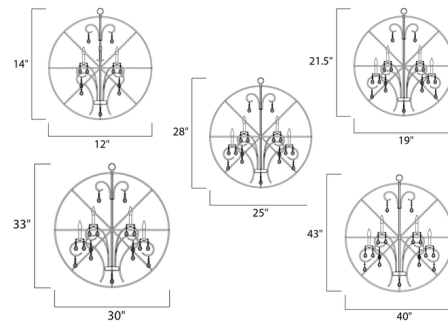

Description

Orbit Pendant features a frame in Anthracite with Satin Nickel or Oil Rubbed Bronze with Crystals hanging inside. With a variety of sizes, this unique pendant is perfect in any room. Available in x-small, small, medium, large, and x-large sizes. 60 watt, 120 volt B10 Candelabra base incandescent bulbs are required, but not included. X-Small: 12 inch width x 14 inch height x 50 inch maximum length. Small: 19 inch width x 21.5 inch height x 57 inch maximum length. Medium: 25 inch width x 28 inch height x 64 inch maximum length. Large: 30 inch width x 33 inch height x 69 inch maximum length. X-Large: 40 inch width x 43.5 inch height x 79 inch maximum length.

Shown in oil rubbed bronze / crystal

Specifications

COLOR Crystal
BODY FINISH Oil Rubbed Bronze
WATTAGE 60W
DIMMER Standard 120V
DIMENSIONS 40"W x 43.5"H
BULB NOT INCLUDED 12 x B11/Candelabra (E12)/5W/120V LED
OTHER BULB OPTIONS 12 x B10/Candelabra (E12)/60W/120V Incandescent