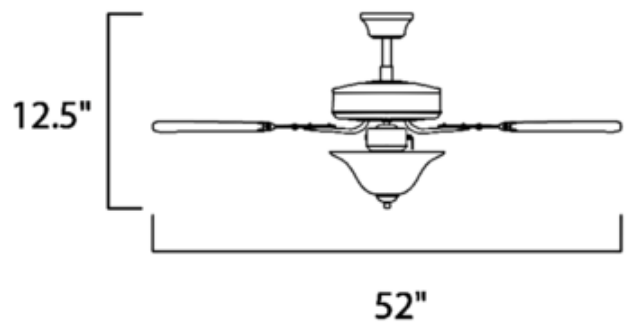

BRAND

Maxim Lighting

DESCRIPTION

The Basic-Max Ceiling Fan features 5 blades with a 52 inch blade span with a 12 degree pitch. Includes a pull chain with 3 speeds. Light kit adaptable. Reverse switch located on motor. The Basic-Max ceiling fan features the ability to be installed three different ways: close mount, standard stem, and optional stems up to 72 inch long. Optional AC wall control and additional downrod lengths sold separately. Available in Satin Nickel or Oil Rubbed Bronze with reversible Walnut/Pecan blades or Black with reversible Black/Walnut blades.

Shown in: Satin Nickel / Walnut / Pecan

SHADE COLOR	Walnut / Pecan
BODY FINISH	Satin Nickel
WATTAGE	N/A
DIMMER	N/A
DIMENSIONS	52"W x 12.5"H
LAMP	N/A

SPEC # MAX419529

COMPANY	PROJECT	FIXTURE TYPE	APPROVED BY	DATE