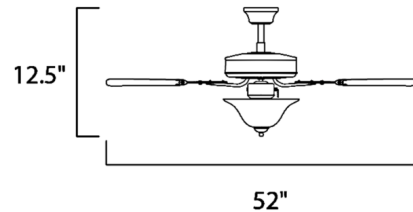

Description

The Basic-Max Ceiling Fan features 5 blades with a 52 inch blade span with a 12 degree pitch. Includes a pull chain with 3 speeds. Light kit adaptable. Reverse switch located on motor. The Basic-Max ceiling fan features the ability to be installed three different ways: close mount, standard stem, and optional stems up to 72 inch long. Optional AC wall control and additional downrod lengths sold separately. Available in a variety of finishes with reversible blades.

Shown in satin nickel / walnut / pecan / walnut / pecan

Specifications

BLADE COLOR	Walnut / Pecan
BODY FINISH	Satin Nickel / Walnut / Pecan
WATTAGE	N/A
DIMMER	N/A
DIMENSIONS	52"W x 12.5"H
BULB	N/A

CLICK TO VIEW PRODUCT