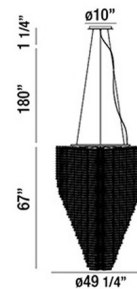

Description

Cohen Chandelier features star patterned shades of draping crystal beads supported by a Chrome canopy.

Shown in chrome / clear crystal

Specifications

COLOR	Clear Crystal
BODY FINISH	Chrome
WATTAGE	960W
DIMMER	Standard 120V
DIMENSIONS	247"L x 49.25"W x 67"H
BULB NOT INCLUDED	24 x JCD/G9/40W/120V Halogen
COUNTRY OF ORIGIN	China