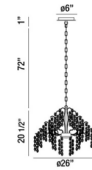

### Description

The Campobasso 8-Light Chandelier features intricate Gold metal wire frame adorned by delicately hand strung glass wafers in Clear and Amber. Includes eight 40 watt, 120 volt JCD G9 halogen bulbs. 26 inch diameter x 20.5 inch height x 92.5 inch overall length. ETL listed.

### Specifications

COLOR . . . . . Clear / Amber  
BODY FINISH . . . . . Gold  
WATTAGE . . . . . 320W  
DIMMER . . . . . Standard 120V  
DIMENSIONS . . . . . 92.5"L x 26"W x 20.5"H  
BULB INCLUDED . . . . . 8 x JCD/G9/40W/120V Halogen  
COUNTRY OF ORIGIN . . . . . China