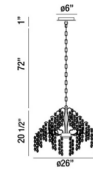

Description

The Campobasso 8-Light Chandelier features intricate Gold metal wire frame adorned by delicately hand strung glass wafers in Clear and Amber. Includes eight 40 watt, 120 volt JCD G9 halogen bulbs. 26 inch diameter x 20.5 inch height x 92.5 inch overall length. ETL listed.

Shown in gold / clear / amber

Specifications

COLOR	Clear / Amber
BODY FINISH	Gold
WATTAGE	320W
DIMMER	Standard 120V
DIMENSIONS	92.5"L x 26"W x 20.5"H
BULB INCLUDED	8 x JCD/G9/40W/120V Halogen
COUNTRY OF ORIGIN	China