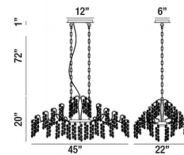

Description

The Campobasso 10-Light Oval Chandelier features intricate Gold metal wire frame adorned by delicately hand strung glass wafers in Clear and Amber. Includes ten 40 watt, 120 volt JCD G9 halogen bulbs. 45 inch width x 22 inch depth x 20 inch height x 92 inch overall length. ETL listed.

Shown in gold / clear / amber

Specifications

COLOR	Clear / Amber
BODY FINISH	Gold
WATTAGE	400W
DIMMER	Standard 120V
DIMENSIONS	92"L x 45"W x 20"H x 22"D
BULB INCLUDED	10 x JCD/G9/40W/120V Halogen
COUNTRY OF ORIGIN	China