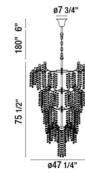

Description

The Campobasso 33-Light Chandelier features intricate Gold metal wire frame adorned by delicately hand strung glass wafers in Clear and Amber. Note: Requires junction box rated for fixtures weighing over 50 pounds.

Shown in gold / clear / amber

Specifications

COLOR	Clear / Amber
BODY FINISH	Gold
WATTAGE	1320W
DIMMER	Standard 120V
DIMENSIONS	255.5"L x 47.25"W x 75.5"H
BULB INCLUDED	33 x JCD/G9/40W/120V Halogen
COUNTRY OF ORIGIN	China