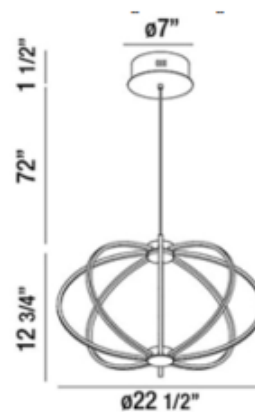

Technical Information

LUMINOUS FLUX	2880 lumens
LUMENS/WATT	640.00

SPEC # EUF420044

COMPANY	PROJECT	FIXTURE TYPE	APPROVED BY	DATE