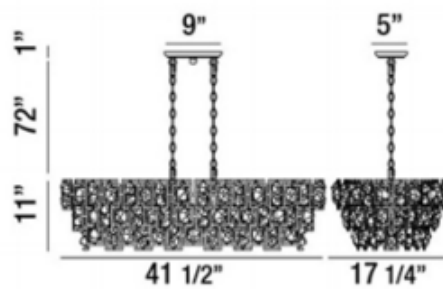

**BRAND**

Eurofase

**DESCRIPTION**

The Elrose 5-Light Linear Chandelier features organically shaped natural stones wire spun and suspended in a geometric Gold Leaf frame. Five 60 watt, 120 volt B10 candelabra base bulbs are required, but not included. 41.5 inch width x 17.25 inch depth x 11 inch height x 83 inch overall length. ETL listed.

<b>SHADE COLOR</b>	N/A
<b>BODY FINISH</b>	Gold Leaf
<b>WATTAGE</b>	25W
<b>DIMMER</b>	Standard 120V
<b>DIMENSIONS</b>	83"L x 41.5"W x 11"H x 17.25"D
<b>BULB NOT INCLUDED</b>	
<b>LAMP</b>	5 x B11/Candelabra (E12)/5W/120V LED 5 x B10/Candelabra (E12)/120V LED 5 x B10/Candelabra (E12)/60W/120V Incandescent