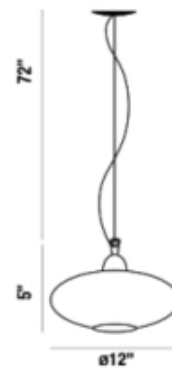

BRAND

Eurofase

DESCRIPTION

Lorella Pendant features a ribbed oval hand blown glass shade in Smoke with a Chrome finish. One 60 watt, 120 volt A-type medium base bulb is required, but not included. 12 inch diameter x 5 inch height x 77 inch overall length. ETL listed.

SHADE COLOR	Smoke
BODY FINISH	Chrome
WATTAGE	43W
DIMMER	Standard 120V
DIMENSIONS	77"L x 12"W x 5"H
BULB NOT INCLUDED	
LAMP	1 x A19/Medium (E26)/43W/120V Incandescent 1 x A19/Medium (E26)/120V LED

SPEC #