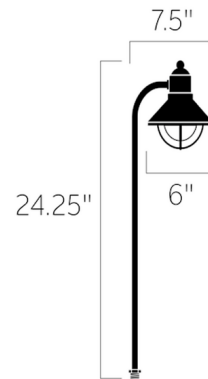

Lightology

lightology.com
866-954-4489
04-24-26

Project: _____

Company: _____

Location: _____ Fixture Type: _____

SPEC #: **KHR420101**

Approved On: _____ Approved By: _____

12V Marine Lantern Path Light By Kichler

Description

The 12V Marine Lantern Path Light is a traditional marine-style lantern design for well-shielded illumination. Available in Olde Bronze or Olde Brick finish. One 12 volt, S8 wedge base LED bulb up to 2 watts is required, but not included. 8 inch in-ground stake included. UL listed for wet locations. Required transformer sold separately.

Shown in olde bronze

Specifications

COLOR	N/A
BODY FINISH	Olde Bronze
WATTAGE	2W
DIMMER	Not Dimmable
DIMENSIONS	6"W x 24.25"H
BULB INCLUDED	1 x S8/WEDGE/2W/12V LED

CLICK TO VIEW PRODUCT

Notes: