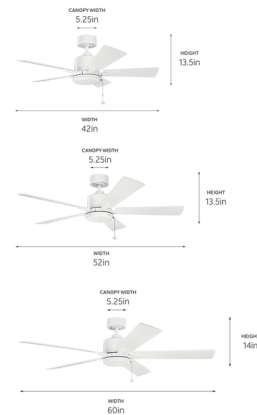

Description

The Lucian II Ceiling Fan blends timeless style with high performance. For all finishes except Matte White, the blades are reversible to allow customization to match room decor. A 3-speed pull chain is included and reverse can be set using the switch on the motor housing. Optional accessories are sold separately.

Shown in matte white / matte white

Specifications

| | |
|-------------------|---------------|
| BLADE COLOR | Matte White |
| BODY FINISH | Matte White |
| WATTAGE | N/A |
| DIMMER | N/A |
| DIMENSIONS | 42"W x 13.5"H |
| BULB | N/A |
| COUNTRY OF ORIGIN | China |