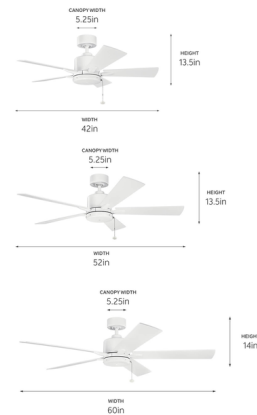

Description

The Lucian II Ceiling Fan blends timeless style with high performance. For all finishes except Matte White, the blades are reversible to allow customization to match room decor. A 3-speed pull chain is included and reverse can be set using the switch on the motor housing. Optional accessories are sold separately.

Specifications

BLADE COLOR	Matte White
BODY FINISH	Matte White
WATTAGE	N/A
DIMMER	N/A
DIMENSIONS	42"W x 13.5"H
BULB	N/A
COUNTRY OF ORIGIN	China

Notes:

Shown in matte white / matte white

CLICK TO VIEW PRODUCT