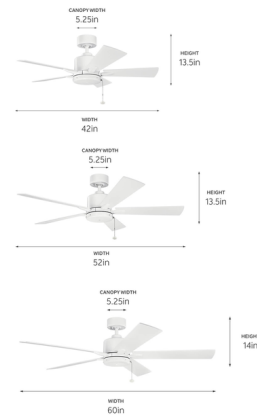

Description

The Lucian II Ceiling Fan blends timeless style with high performance. For all finishes except Matte White, the blades are reversible to allow customization to match room decor. A 3-speed pull chain is included and reverse can be set using the switch on the motor housing. Optional accessories are sold separately.

Shown in matte white / matte white

Specifications

BLADE COLOR	Matte White
BODY FINISH	Matte White
WATTAGE	N/A
DIMMER	N/A
DIMENSIONS	42"W x 13.5"H
BULB	N/A
COUNTRY OF ORIGIN	China

CLICK TO VIEW PRODUCT

Notes: