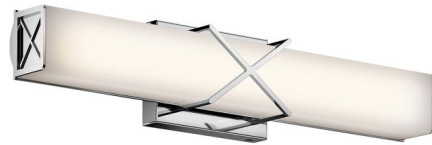

Lightology

lightology.com
866-954-4489
04-21-26

Project: _____

Company: _____

Location: _____ Fixture Type: _____

SPEC #: **KHR420353**

Approved On: _____ Approved By: _____

Trinsic Bathroom Vanity Light

By Kichler

Description

The Trinsic Bathroom Vanity Light offers an intricate, yet subtle aesthetic which will complement most modern decors. Versatile styling allows for a wide variety of applications. Features a Satin Etched White glass diffuser with Polished Chrome, Black or Brushed Nickel finish. Available in two sizes. Can be hung vertically or horizontally. ADA compliant. UL listed. Suitable for damp locations. ADA compliant. UL listed. Suitable for damp locations.

Shown in chrome / satin etched

Specifications

COLOR Satin Etched
BODY FINISH Chrome
WATTAGE 46W
DIMMER Low Voltage Electronic
DIMENSIONS 22"W x 4.5"H x 3.5"D
INTEGRATED LED MODULE 2 x LED/23W/120V LED

Technical Information

PRODUCT DIMENSIONS Backplate: 6" W x 4.25" H
COLOR RENDERING 90 CRI
LAMP COLOR 3000K
LUMENS/WATT 67.43
LUMINOUS FLUX 1551 lumens

CLICK TO VIEW PRODUCT

Notes: