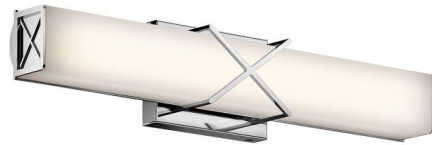

Lightology

lightology.com
866-954-4489
06-29-26

Project: _____

Company: _____

Location: _____ Fixture Type: _____

SPEC #: **KHR420353**

Approved On: _____ Approved By: _____

Trinsic Bathroom Vanity Light By Kichler

Description

The Trinsic Bathroom Vanity Light offers an intricate, yet subtle aesthetic which will complement most modern decors. Versatile styling allows for a wide variety of applications. Features a Satin Etched White glass diffuser with Polished Chrome, Black or Brushed Nickel finish. Available in two sizes. Can be hung vertically or horizontally. ADA compliant. UL listed. Suitable for damp locations. ADA compliant. UL listed. Suitable for damp locations.

Shown in chrome / satin etched

Specifications

COLOR Satin Etched
BODY FINISH Chrome
WATTAGE 46W
DIMMER Low Voltage Electronic
DIMENSIONS 22"W x 4.5"H x 3.5"D
INTEGRATED LED MODULE 2 x LED/23W/120V LED

Technical Information

PRODUCT DIMENSIONS Backplate: 6" W x 4.25" H
COLOR RENDERING 90 CRI
LAMP COLOR 3000K
LUMENS/WATT 67.43
LUMINOUS FLUX 1551 lumens

CLICK TO VIEW PRODUCT

Notes: