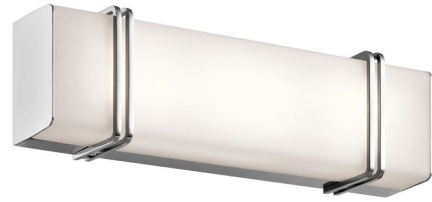

## Impello Bathroom Vanity Light By Kichler

### Description

The Impello Bathroom Vanity Light features subtle metallic bars in Olde Bronze or Chrome finish and satin etched glass diffuser. Three sizes available. Integrated 120 volt 90CRI, 3000K LED module. Mounts horizontally or vertically. UL listed for damp locations. ADA compliant. Title 24 compliant.

Shown in chrome / satin etched

### Specifications

COLOR . . . . . Satin Etched  
BODY FINISH . . . . . Chrome  
WATTAGE . . . . . 20W  
DIMMER . . . . . Low Voltage Electronic  
DIMENSIONS . . . . . 12.25"W x 5.5"H x 3.5"D  
INTEGRATED LED MODULE . . . . . 1 x LED/20W/120V LED