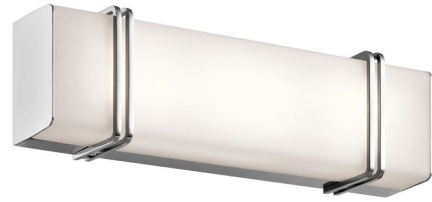

Lightology

lightology.com
866-954-4489
06-04-26

Project: _____

Company: _____

Location: _____ Fixture Type: _____

SPEC #: **KHR420355**

Approved On: _____ Approved By: _____

Impello Bathroom Vanity Light By Kichler

Description

The Impello Bathroom Vanity Light features subtle metallic bars in Olde Bronze or Chrome finish and satin etched glass diffuser. Three sizes available. Integrated 120 volt 90CRI, 3000K LED module. Mounts horizontally or vertically. UL listed for damp locations. ADA compliant. Title 24 compliant.

Shown in chrome / satin etched

Specifications

COLOR Satin Etched
BODY FINISH Chrome
WATTAGE 20W
DIMMER Low Voltage Electronic
DIMENSIONS 12.25"W x 5.5"H x 3.5"D
INTEGRATED LED MODULE 1 x LED/20W/120V LED