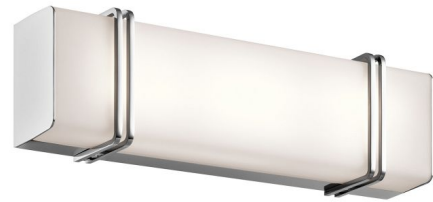

## Impello Bathroom Vanity Light By Kichler

### Description

The Impello Bathroom Vanity Light features subtle metallic bars in Olde Bronze or Chrome finish and satin etched glass diffuser. Three sizes available. Integrated 120 volt 90CRI, 3000K LED module. Mounts horizontally or vertically. UL listed for damp locations. ADA compliant. Title 24 compliant.

Shown in chrome / satin etched

### Specifications

COLOR . . . . . Satin Etched  
BODY FINISH . . . . . Chrome  
WATTAGE . . . . . 20W  
DIMMER . . . . . Low Voltage Electronic  
DIMENSIONS . . . . . 12.25"W x 5.5"H x 3.5"D  
INTEGRATED LED MODULE . . . . . 1 x LED/20W/120V LED