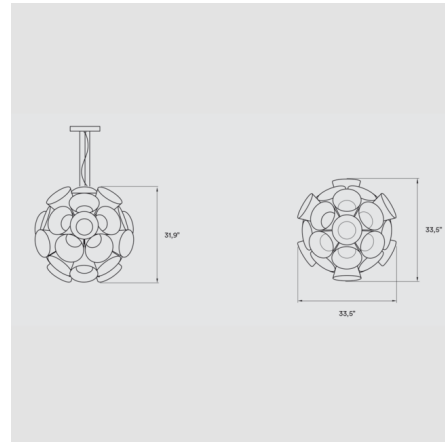

CLICK TO VIEW PRODUCT

Notes: