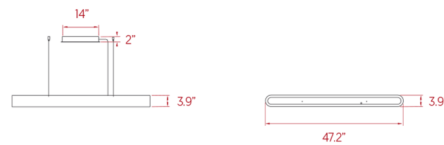

Shown in matte nickel / ivory white