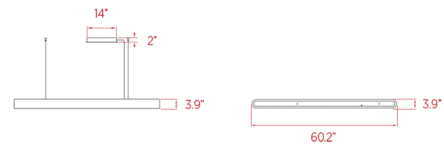

Shown in matte nickel / ivory white