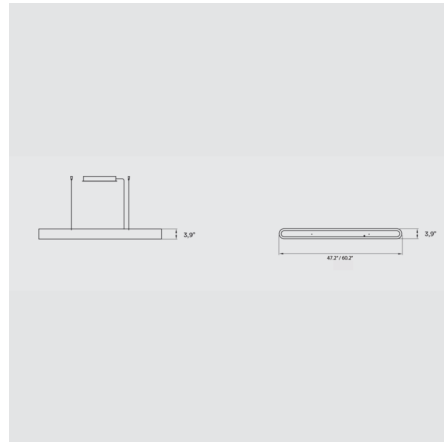

Specifications

COLOR Ivory White
BODY FINISH Matte Nickel
WATTAGE 27.5W
DIMMER Standard 120V
DIMENSIONS 60.2"L x 3.9"W x 3.9"H
INTEGRATED LED MODULE 5 x LED/5.5W/120-277V LED
COUNTRY OF ORIGIN Spain

Technical Information

PRODUCT DIMENSIONS Two Adjustable Cable Lengths: 96"
COLOR RENDERING 90 CRI
LAMP COLOR 2700K
LUMENS/WATT 283.27
LUMINOUS FLUX 1558 lumens

Shown in matte nickel / ivory white

CLICK TO VIEW PRODUCT

Notes: