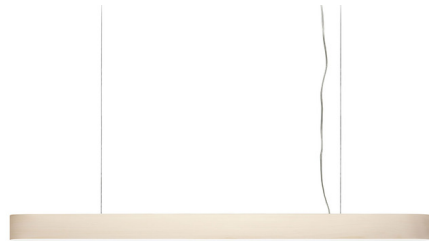

Lightology

lightology.com
866-954-4489
06-15-26

Project: _____

Company: _____

Location: _____ Fixture Type: _____

SPEC #: **LZF420683**

Approved On: _____ Approved By: _____

I-Club Slim Linear Pendant By LZF

Description

The I-Club Long Slim Pendant is designed with clean architectural lines and a longer form that will illuminate its surroundings with understated elegance. Available with a Wood Veneer shade and finish in Brushed Nickel. Matt Satin acrylic bottom diffuser allows warm, diffused light across your room.

Specifications

COLOR Ivory White
BODY FINISH Matte Nickel
WATTAGE 27.5W
DIMMER Standard 120V
DIMENSIONS 60.2"L x 3.9"W x 3.9"H
INTEGRATED LED MODULE 5 x LED/5.5W/120-277V LED
COUNTRY OF ORIGIN Spain

Technical Information

PRODUCT DIMENSIONS Two Adjustable Cable Lengths: 96"
COLOR RENDERING 90 CRI
LAMP COLOR 2700K
LUMENS/WATT 283.27
LUMINOUS FLUX 1558 lumens

Shown in matte nickel / ivory white

CLICK TO VIEW PRODUCT

Notes: