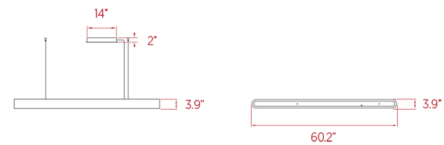

Lightology

lightology.com
866-954-4489
05-25-26

Project: _____

Company: _____

Location: _____ Fixture Type: _____

SPEC #: **LZF420684**

Approved On: _____ Approved By: _____

I-Club Slim Linear Pendant By LZF

Description

The I-Club Long Slim Pendant is designed with clean architectural lines and a longer form that will illuminate its surroundings with understated elegance. Available with a Wood Veneer shade and finish in Brushed Nickel. Matt Satin acrylic bottom diffuser allows warm, diffused light across your room.

Specifications

COLOR . . . . . Natural Cherry
BODY FINISH . . . . . Matte Nickel
WATTAGE 27.5W
DIMMER . . . . . Standard 120V
DIMENSIONS . . . . . 60.2"L x 3.9"W x 3.9"H
INTEGRATED LED MODULE . . . . . 5 x LED/5.5W/120-277V LED
COUNTRY OF ORIGIN . . . . . Spain

Technical Information

COLOR RENDERING . . . . . 90 CRI
LAMP COLOR 2700K
LUMENS/WATT 283.27
LUMINOUS FLUX . . . . . 1558 lumens

Shown in matte nickel / natural cherry

CLICK TO VIEW PRODUCT

Notes: