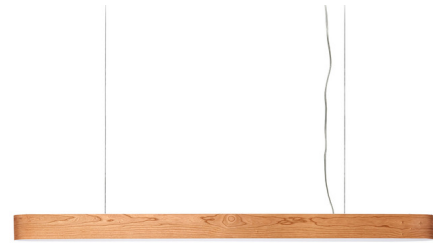

Lightology

lightology.com
866-954-4489
05-25-26

Project: _____

Company: _____

Location: _____ Fixture Type: _____

SPEC #: **LZF420684**

Approved On: _____ Approved By: _____

I-Club Slim Linear Pendant By LZF

Description

The I-Club Long Slim Pendant is designed with clean architectural lines and a longer form that will illuminate its surroundings with understated elegance. Available with a Wood Veneer shade and finish in Brushed Nickel. Matt Satin acrylic bottom diffuser allows warm, diffused light across your room.

Specifications

COLOR . . . . . Natural Cherry
BODY FINISH . . . . . Matte Nickel
WATTAGE 27.5W
DIMMER . . . . . Standard 120V
DIMENSIONS . . . . . 60.2"L x 3.9"W x 3.9"H
INTEGRATED LED MODULE . . . . . 5 x LED/5.5W/120-277V LED
COUNTRY OF ORIGIN . . . . . Spain

Technical Information

COLOR RENDERING . . . . . 90 CRI
LAMP COLOR 2700K
LUMENS/WATT 283.27
LUMINOUS FLUX . . . . . 1558 lumens

Shown in matte nickel / natural cherry