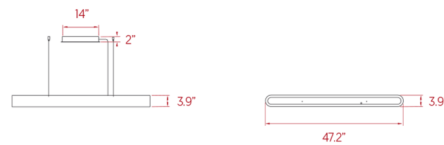

Lightology

lightology.com
866-954-4489
05-25-26

Project: _____

Company: _____

Location: _____ Fixture Type: _____

SPEC #: **LZF420684**

Approved On: _____ Approved By: _____

I-Club Slim Linear Pendant By LZF

Description

The I-Club Long Slim Pendant is designed with clean architectural lines and a longer form that will illuminate its surroundings with understated elegance. Available with a Wood Veneer shade and finish in Brushed Nickel. Matt Satin acrylic bottom diffuser allows warm, diffused light across your room.

Specifications

COLOR . . . . . Natural Cherry
BODY FINISH . . . . . Matte Nickel
WATTAGE 27.5W
DIMMER . . . . . Standard 120V
DIMENSIONS . . . . . 60.2"L x 3.9"W x 3.9"H
INTEGRATED LED MODULE . . . . . 5 x LED/5.5W/120-277V LED
COUNTRY OF ORIGIN . . . . . Spain

Technical Information

COLOR RENDERING . . . . . 90 CRI
LAMP COLOR 2700K
LUMENS/WATT 283.27
LUMINOUS FLUX . . . . . 1558 lumens

Shown in matte nickel / natural cherry

CLICK TO VIEW PRODUCT

Notes: