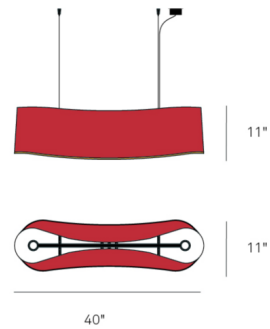

### Description

New Wave Pendant is graceful and stylistically innovative. Well formed, effortless and free-flowing, the New Wave's lines bend and curve, accentuating its shapely form. Composed of two parallel rectangular wood panels, one set inside the other, creating sinuous, natural curves which produce an effect of solidity and achieve a light elegant structural balance. Supplied with four 8 foot steel cables, a transparent electrical cable and a metal canopy in Brushed Nickel finish. UL listed.

### Specifications

COLOR	Red / Yellow
BODY FINISH	Matte Nickel
WATTAGE	30W
DIMMER	Standard 120V
DIMENSIONS	40"W x 11"H x 11"D
BULB NOT INCLUDED	2 x A19/Medium (E26)/15W/120V LED
COUNTRY OF ORIGIN	Spain