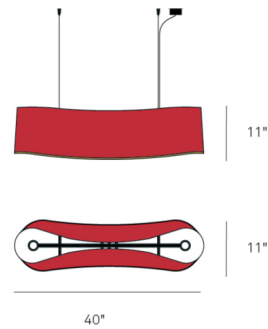

### Description

New Wave Pendant is graceful and stylistically innovative. Well formed, effortless and free-flowing, the New Wave's lines bend and curve, accentuating its shapely form. Composed of two parallel rectangular wood panels, one set inside the other, creating sinuous, natural curves which produce an effect of solidity and achieve a light elegant structural balance. Supplied with four 8 foot steel cables, a transparent electrical cable and a metal canopy in Brushed Nickel finish. UL listed.

### Specifications

COLOR	Red / Yellow
BODY FINISH	Matte Nickel
WATTAGE	30W
DIMMER	Standard 120V
DIMENSIONS	40"W x 11"H x 11"D
BULB NOT INCLUDED	2 x A19/Medium (E26)/15W/120V LED
COUNTRY OF ORIGIN	Spain