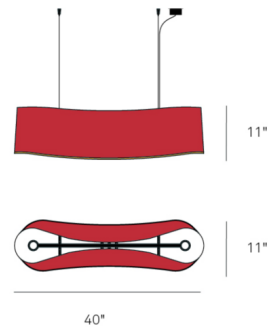

CLICK TO VIEW PRODUCT

Notes: