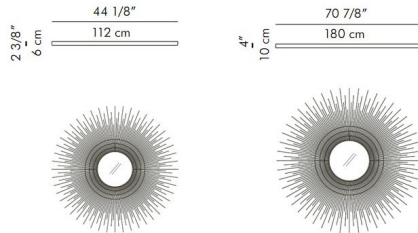

Specifications

COLOR	N/A
BODY FINISH	Black / Orange Rattan Vines
WATTAGE	N/A
DIMMER	N/A
DIMENSIONS	41.1"W x 41.1"H x 2.4"D
BULB	N/A
COUNTRY OF ORIGIN	Philippines

Notes:

Shown in black / orange rattan vines