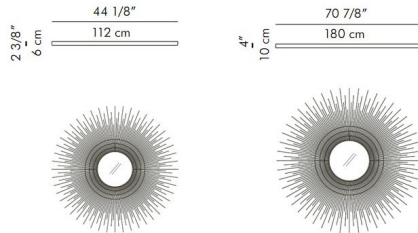

### Specifications

COLOR	N/A
BODY FINISH	Black / Orange Rattan Vines
WATTAGE	N/A
DIMMER	N/A
DIMENSIONS	41.1"W x 41.1"H x 2.4"D
BULB	N/A
COUNTRY OF ORIGIN	Philippines

Notes:

Shown in black / orange rattan vines