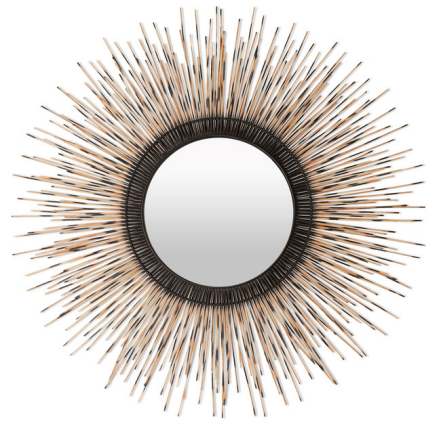

## Biba Round Mirror By Kenneth Cobonpue

### Description

Stemming from the inspiration of vibrant spiders and insects, the Biba Mirror is crafted of rattan vines carefully hand-dyed and tied to a highly durable metal frame and highlighted with black and orange accents.