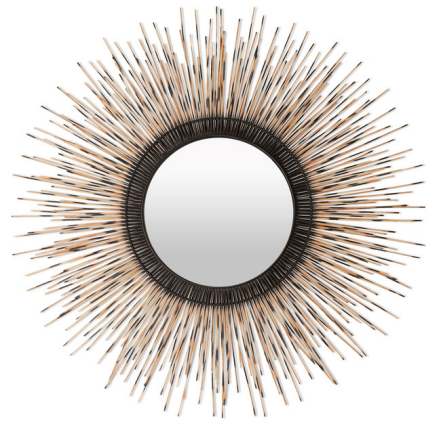

Lightology

lightology.com
866-954-4489
04-06-26

Project: _____

Company: _____

Location: _____ Fixture Type: _____

SPEC #: **HIV420809**

Approved On: _____ Approved By: _____

Biba Round Mirror By Kenneth Cobonpue

Description

Stemming from the inspiration of vibrant spiders and insects, the Biba Mirror is crafted of rattan vines carefully hand-dyed and tied to a highly durable metal frame and highlighted with black and orange accents.

Specifications

COLOR	N/A
BODY FINISH	Black / Orange Rattan Vines
WATTAGE	N/A
DIMMER	N/A
DIMENSIONS	41.1"W x 41.1"H x 2.4"D
BULB	N/A
COUNTRY OF ORIGIN	Philippines

Notes:

Shown in black / orange rattan vines