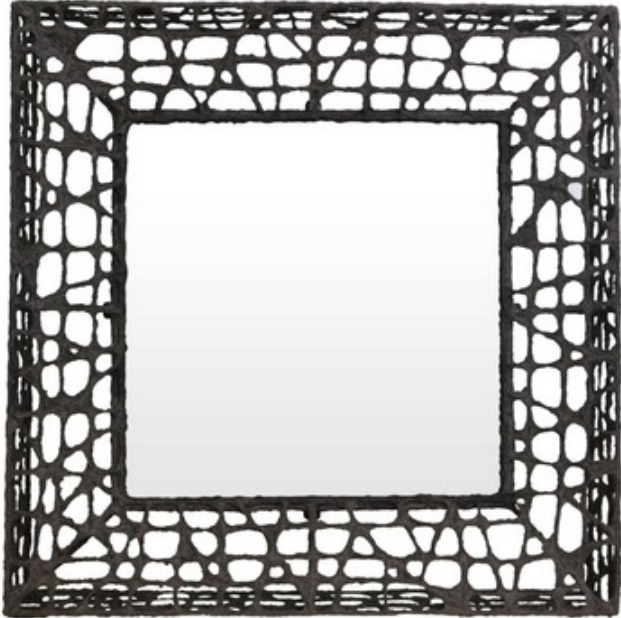

DESIGNER Kenneth Cobonpue
BRAND Kenneth Cobonpue

DESCRIPTION
The C-U C-Me Square Mirror features the charming beauty of woven wire dipped into a vat of salago fiber. Wire is colored and protected from the elements by powder coating. 23.6 inch width x 23.6 inch height x 4 inch depth.

COLOR	N/A
BODY FINISH	Brown
WATTAGE	N/A
DIMMER	N/A
DIMENSIONS	23.6"W x 23.6"H x 4"D
LAMP	N/A

ITEM NUMBER	HIV420810
--------------------	-----------

COMPANY	PROJECT	FIXTURE TYPE	APPROVED BY	DATE