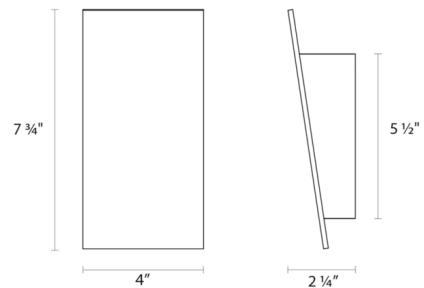

CLICK TO VIEW PRODUCT

Notes: