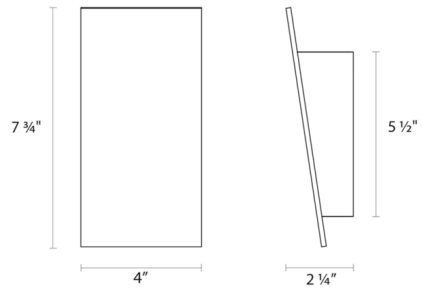

By Sonneman

Description

The Angled Plane Narrow Up and Downlight Wall Sconce reflects light on a wall with an upward and downward projection.

Shown in textured gray

Specifications

COLOR	N/A
BODY FINISH	Textured Gray
WATTAGE	13W
DIMMER	Low Voltage Electronic
DIMENSIONS	4"W x 7.75"H x 2.25"D
INTEGRATED LED MODULE	1 x LED/13W/120V LED