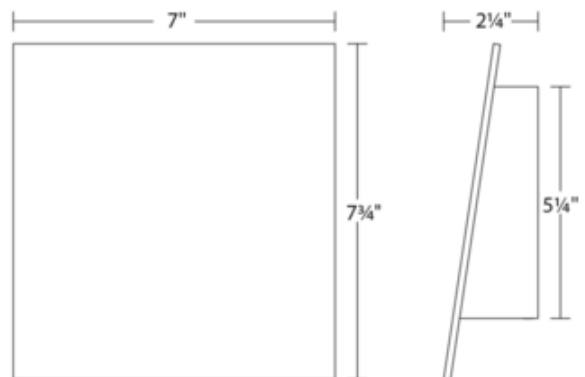

**DESIGNER**

Robert Sonneman

**BRAND**

SONNEMAN - A Way of Light

**DESCRIPTION**

The Angled Plane Downlight Outdoor Wall Sconce reflects downward LED illumination for outdoor applications as well as an uplight for indoor use. Made of aluminum and available in two sizes.

*Shown in: Textured Gray*

<b>SHADE COLOR</b>	N/A
<b>BODY FINISH</b>	Textured Gray
<b>WATTAGE</b>	10W
<b>DIMMER</b>	Low Voltage Electronic
<b>DIMENSIONS</b>	4"W x 7.75"H x 2.25"D
<b>INTEGRATED LED MODULE</b>	
<b>LAMP</b>	1 x LED/10W/120V LED

*Technical Information*

<b>LUMINOUS FLUX</b>	360 lumens
<b>LUMENS/WATT</b>	36.00
<b>LAMP COLOR</b>	3000K
<b>COLOR RENDERING</b>	90 CRI

**SPEC #** SON421333

COMPANY

PROJECT

FIXTURE TYPE

APPROVED BY

DATE