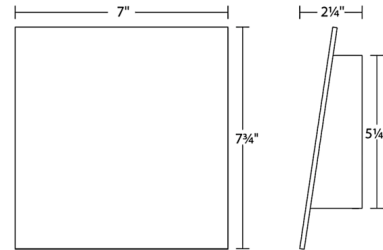

### Specifications

COLOR	N/A
BODY FINISH	Textured Gray
WATTAGE	13W
DIMMER	Low Voltage Electronic
DIMENSIONS	7"W x 7.75"H x 2.25"D
INTEGRATED LED MODULE	1 x LED/13W/120V LED