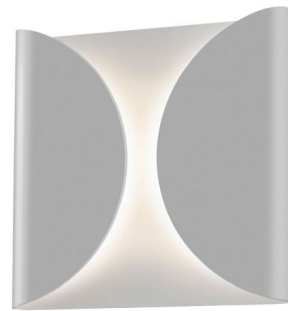

Lightology

lightology.com
866-954-4489
07-15-25

Project: _____

Company: _____

Location: _____ Fixture Type: _____

SPEC #: **SON421364**

Approved On: _____ Approved By: _____

Folds Wall Light

By SONNEMAN - A Way of Light

Description

The Folds Wall Light features rounded ends of a planar surface folded to form a simple volume of reflected LED illumination, scaled in two sizes and designed for indoor or outdoor applications. Made of aluminum construction available in Textured White, Textured Gray or Textured Bronze finish. Small: Includes 15 watts 3000K color temperature LED, 90CRI, 840 lumens. 8 inch width x 8 inch height x 2.25 inch depth. Large: Includes 20 watts 3000K color temperature LED, 90CRI, 1300 lumens. 6.5 inch width x 13.75 inch height x 2 inch depth. Includes LED driver which fits inside junction box. UL listed. ADA compliant. Wet location rated.

Shown in textured gray

Specifications

COLOR	N/A
BODY FINISH	Textured Gray
WATTAGE	15W
DIMMER	Low Voltage Electronic
DIMENSIONS	8"W x 8"H x 2.25"D
INTEGRATED LED MODULE	1 x LED/15W/120V LED

Technical Information