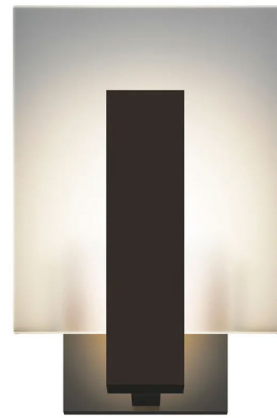

Lightology

lightology.com
866-954-4489
04-23-26

Project: _____

Company: _____

Location: _____ Fixture Type: _____

SPEC #: **SON421378**

Approved On: _____ Approved By: _____

Midtown Outdoor Wall Sconce By SONNEMAN

Description

The Midtown Outdoor Wall Sconce features classic modern elegance and straightforward geometry sets a glass rectangle against a crisp rectangular beam, radiating the glow of its LED illumination. Available in Textured White, Textured Gray or Textured Bronze with a clear etched glass shade. Available in two sizes. Includes LED driver which fits inside junction box. UL listed. ADA compliant. Wet location rated.

Shown in textured bronze / etched glass

Specifications

COLOR Etched Glass
BODY FINISH Textured Bronze
WATTAGE 14W
DIMMER Low Voltage Electronic
DIMENSIONS 7"W x 10.75"H x 4"D
INTEGRATED LED MODULE 1 x LED/14W/120V LED

Technical Information

LAMP LIFE 50000 hours
COLOR RENDERING 90 CRI
LAMP COLOR 3000K
LUMENS/WATT 5714
LUMINOUS FLUX 800 lumens

CLICK TO VIEW PRODUCT

Notes: