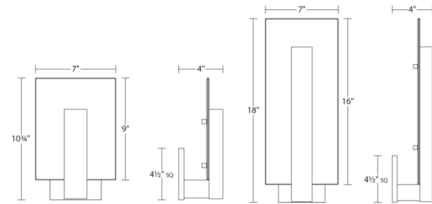

Description

The Midtown Outdoor Wall Sconce features classic modern elegance and straightforward geometry sets a glass rectangle against a crisp rectangular beam, radiating the glow of its LED illumination. Available in Textured White, Textured Gray or Textured Bronze with a clear etched glass shade. Available in two sizes. Includes LED driver which fits inside junction box. UL listed. ADA compliant. Wet location rated.

Shown in textured bronze / etched glass

Specifications

COLOR Etched Glass
BODY FINISH Textured Bronze
WATTAGE 14W
DIMMER Low Voltage Electronic
DIMENSIONS 7"W x 10.75"H x 4"D
INTEGRATED LED MODULE 1 x LED/14W/120V LED

Technical Information

LAMP LIFE 50000 hours
COLOR RENDERING 90 CRI
LAMP COLOR 3000K
LUMENS/WATT 5714
LUMINOUS FLUX 800 lumens

CLICK TO VIEW PRODUCT

Notes: