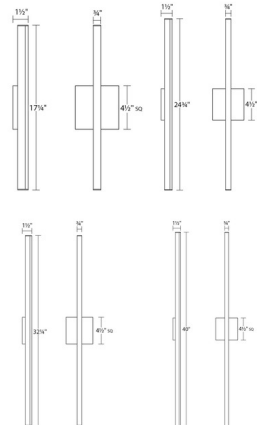

### Specifications

COLOR . . . . . Frosted Optical Acrylic  
 BODY FINISH . . . . . Bright Satin Aluminum  
 WATTAGE . . . . . 16W  
 DIMMER . . . . . Low Voltage Electronic  
 DIMENSIONS . . . . . 0.75"W x 17.25"H x 1.5"D  
 INTEGRATED LED MODULE . . . . . 1 x LED/16W/120V LED

### Technical Information

COLOR RENDERING . . . . . 90 CRI  
 LAMP COLOR . . . . . 3000K  
 LUMENS/WATT . . . . . 45.00  
 LUMINOUS FLUX . . . . . 720 lumens

Shown in bright satin aluminum / frosted optical acrylic