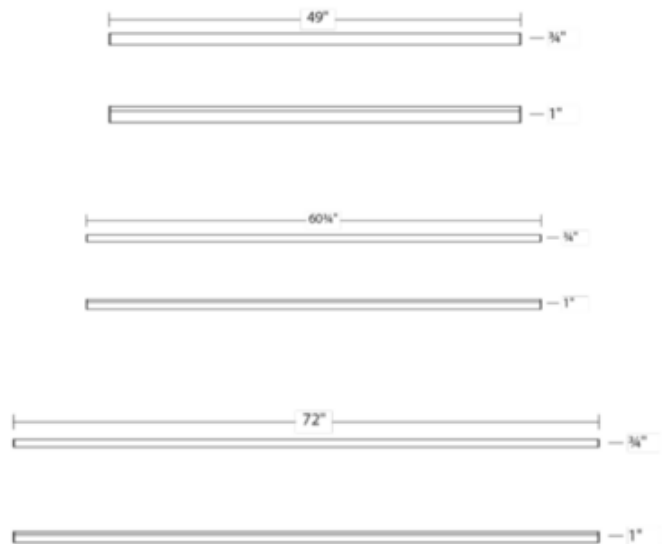

DESIGNER Robert Sonneman
BRAND SONNEMAN - A Way of Light

DESCRIPTION

The Stix Plus Bathroom Vanity Light offers LED illumination from the most minimal geometric profile and achieves the Modernist architectural ideal of less is more. Offered in lengths up to 72 inch, mounted as uninterrupted strips with remote power supplies. Frosted optical acrylic diffuser. Available in three sizes. NOTE: STIX PLUS DOES NOT MOUNT TO A STANDARD JUNCTION BOX - REQUIRES SPECIAL INSTALLATION. INCLUDES A 12 VOLT REMOTE TRANSFORMER REQUIRING INSTALLATION IN A REMOTE LOCATION.

SHADE COLOR	Frosted Optical Acrylic
BODY FINISH	Bright Satin Aluminum
WATTAGE	43W
DIMMER	Low Voltage Electronic
DIMENSIONS	49"W x 0.75"H x 1"D
INTEGRATED LED MODULE	
LAMP	1 x LED/43W/120V LED
<i>Technical Information</i>	
LUMINOUS FLUX	2090 lumens
LUMENS/WATT	48.60
LAMP COLOR	3000K
COLOR RENDERING	90 CRI
SPEC #	SON421407

Shown in: Bright Satin Aluminum / Frosted Optical Acrylic

COMPANY	PROJECT	FIXTURE TYPE	APPROVED BY	DATE