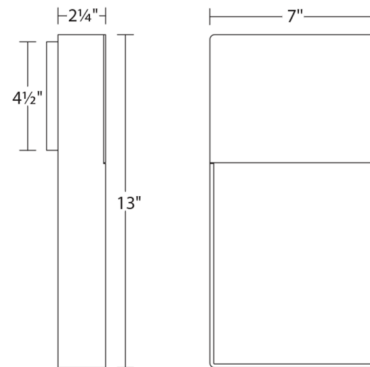

Shown in textured bronze

CLICK TO VIEW PRODUCT

Notes: