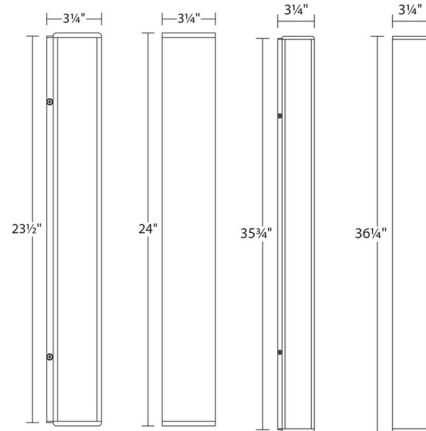

Lightology

lightology.com
866-954-4489
04-22-26

Project: _____

Company: _____

Location: _____ Fixture Type: _____

SPEC #: **SON421519**

Approved On: _____ Approved By: _____

Sideways Wall Light

By SONNEMAN

Description

The Sideways Wall Light is an optical blade of light in textured finish with an optical acrylic shade. Note: Sideways does not mount to a standard US junction box - requires a 2x4 junction box for installation.

Specifications

COLOR . . . . . Acrylic
BODY FINISH . . . . . Textured Bronze
WATTAGE 31W
DIMMER . . . . . Low Voltage Electronic
DIMENSIONS . . . . . 3.25"W x 24"H x 3.25"D
INTEGRATED LED MODULE . . . . . 1 x LED/31W/120V LED

Technical Information

COLOR RENDERING . . . . . 90 CRI
LAMP COLOR 3000K
LUMENS/WATT 55.81
LUMINOUS FLUX . . . . . 1730 lumens

CLICK TO VIEW PRODUCT

Notes: