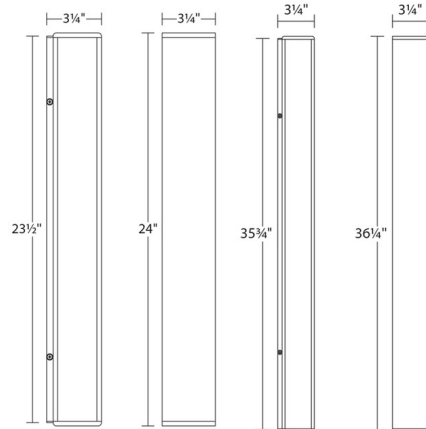

Lightology

lightology.com
866-954-4489
06-30-26

Project: _____

Company: _____

Location: _____ Fixture Type: _____

SPEC #: **SON421519**

Approved On: _____ Approved By: _____

Sideways Wall Light

By Sonneman

Description

The Sideways Wall Light is an optical blade of light in textured finish with an optical acrylic shade. Note: Sideways does not mount to a standard US junction box - requires a 2x4 junction box for installation.

Specifications

COLOR . . . . . Acrylic
BODY FINISH . . . . . Textured Bronze
WATTAGE 31W
DIMMER . . . . . Low Voltage Electronic
DIMENSIONS . . . . . 3.25"W x 24"H x 3.25"D
INTEGRATED LED MODULE . . . . . 1 x LED/31W/120V LED

Technical Information

COLOR RENDERING . . . . . 90 CRI
LAMP COLOR 3000K
LUMENS/WATT 55.81
LUMINOUS FLUX . . . . . 1730 lumens

Shown in textured bronze / acrylic

CLICK TO VIEW PRODUCT

Notes: