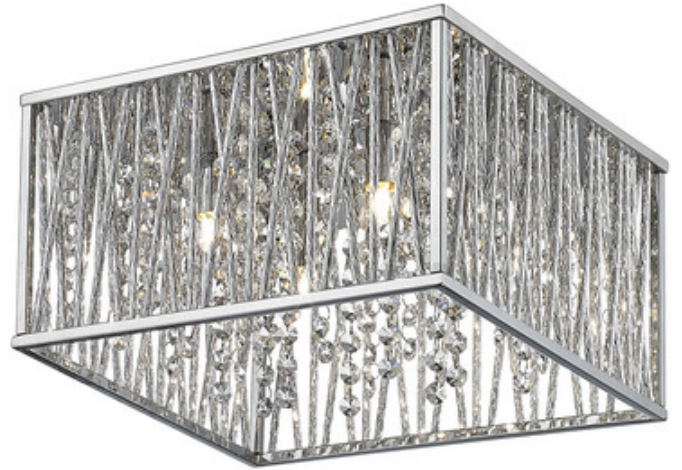

BRAND

Z-Lite

DESCRIPTION

Terra Ceiling Flush Light features strands of shimmering Crystals with a Chrome frame. Available in small and large sizes.

Shown in: Chrome / Crystal

SHADE COLOR	Crystal
BODY FINISH	Chrome
WATTAGE	240W
DIMMER	Standard 120V
DIMENSIONS	11.81"W x 7.09"H
BULB NOT INCLUDED	
LAMP	4 x JCD/G9/60W/120V Halogen