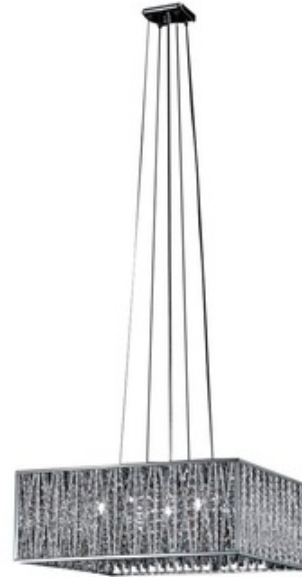

BRAND

Z-Lite

DESCRIPTION

Terra Square Pendant features strands of shimmering Crystals with a Chrome frame.

Shown in: Chrome / Crystal

SHADE COLOR	Crystal
BODY FINISH	Chrome
WATTAGE	300W
DIMMER	Standard 120V
DIMENSIONS	110"L x 19.75"W x 7.75"H
BULB NOT INCLUDED	
LAMP	5 x JCD/G9/60W/120V Halogen

SPEC # ZLT422095

COMPANY

PROJECT

FIXTURE TYPE

APPROVED BY

DATE

--	--	--	--	--