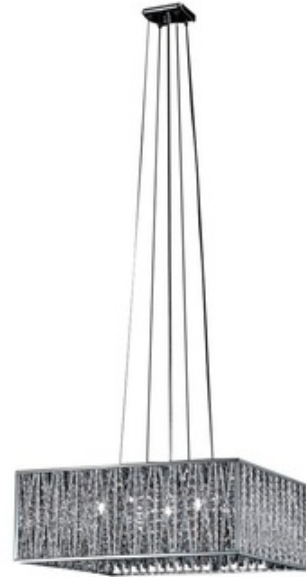

BRAND

Z-Lite

DESCRIPTION

Terra Square Pendant features strands of shimmering Crystals with a Chrome frame. Five 60 watt, 120 volt JCD G9 base halogen bulbs are included. UL listed. 19.75 inch width x 7.75 inch height x 110 inch maximum length.

Shown in: Chrome / Crystal

SHADE COLOR	Crystal
BODY FINISH	Chrome
WATTAGE	300W
DIMMER	Incandescent
DIMENSIONS	110"L x 19.75"W x 7.75"H
LAMP	5 x JCD/G9/60W/120V Halogen

ITEM NUMBER ZLT422095

COMPANY	PROJECT	FIXTURE TYPE	APPROVED BY	DATE