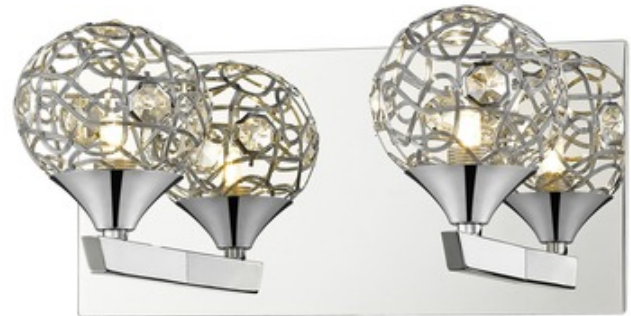

**BRAND**

Z-Lite

**DESCRIPTION**

Nabul Bathroom Vanity Light features whimsical spheres of Chrome creating unique lighting patterns. Available in two sizes with halogen or LED lamping options. Halogen: 60 watt, 120 volt JCD G9 base halogen bulbs are required, but not included. LED: 4 watt 120 volt JCD G9 base LED bulbs are included. Two Light: 12.4 inch width x 6 inch height x 5.91 inch depth. Five Light: 35.4 inch width x 6 inch height x 5.91 inch depth. Damp location rated. ETL and cUL listed.

<b>SHADE COLOR</b>	N/A
<b>BODY FINISH</b>	Chrome
<b>WATTAGE</b>	120W
<b>DIMMER</b>	Standard 120V
<b>DIMENSIONS</b>	12.4"W x 6"H x 5.91"D
<b>BULB INCLUDED</b>	
<b>LAMP</b>	2 x JCD/G9/60W/120V Halogen

**SPEC #** ZLT422104