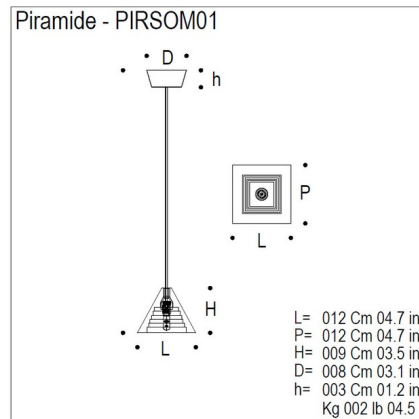

By Mazzega1946

Description

Piramide Pendant features a pressed glass diffuser with a satin-finish inside. Finish in grey painted metal with 9 foot length of clear cord and grey painted metal canopy. One 50 Watt, 12 Volt, MR16, bipin halogen lamp included. General light distribution. Transformer included. Made in Italy.

Shown in gray / clear

Specifications

COLOR Clear
BODY FINISH Gray
WATTAGE 7W
DIMMER Low Voltage Electronic
DIMENSIONS 5"L x 4"H
BULB NOT INCLUDED MR16/GU5.3 (bipin)/7W/12V LED
COUNTRY OF ORIGIN Italy

CLICK TO VIEW PRODUCT