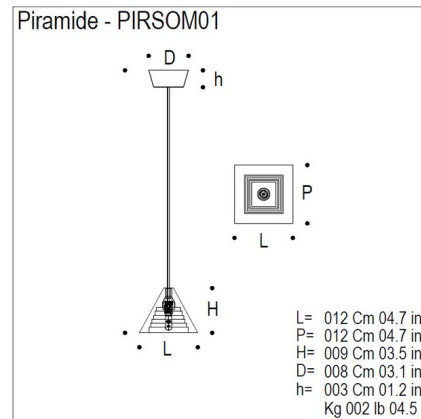

By Mazzega1946

Description

Piramide Pendant features a pressed glass diffuser with a satin-finish inside. Finish in grey painted metal with 9 foot length of clear cord and grey painted metal canopy. One 50 Watt, 12 Volt, MR16, bipin halogen lamp included. General light distribution. Transformer included. Made in Italy.

Shown in gray / clear

Specifications

COLOR Clear
BODY FINISH Gray
WATTAGE 7W
DIMMER Low Voltage Electronic
DIMENSIONS 5"L x 4"H
BULB NOT INCLUDED MR16/GU5.3 (bipin)/7W/12V LED
COUNTRY OF ORIGIN Italy

CLICK TO VIEW PRODUCT