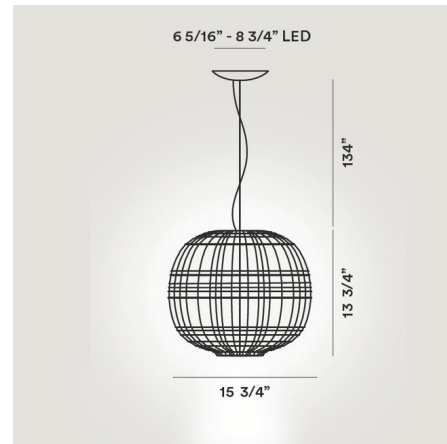

Description

The Tartan Pendant features the unmistakable design characteristic of Scottish kilts with its perpendicular criss-cross pattern generating geometric motifs. Available in White engraved blown glass.

Shown in white / white

Specifications

COLOR	White
BODY FINISH	White
WATTAGE	100W
DIMMER	Low Voltage Electronic
DIMENSIONS	15.75"W x 13.75"H
BULB NOT INCLUDED	1 x A19/Medium (E26)/100W/120V Incandescent
OTHER BULB OPTIONS	1 x A19/Medium (E26)/120V LED