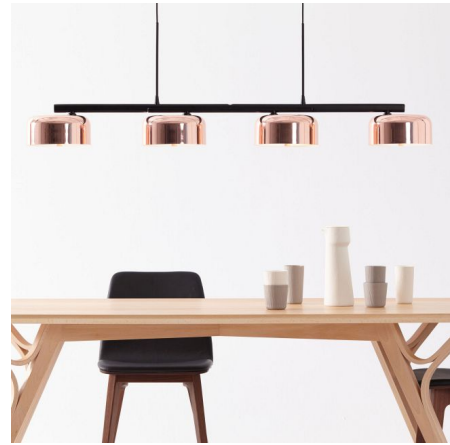

By Seed Design

Description

Lalu Plus Pendant comes with a Copper shades with a Black finish. It is a classic silhouette that has been reinvented with a modern twist. Fuse a bit of retro with a splash of modern, render it utilitarian, and you've got Lalu Plus. Allow this light to enliven your surroundings. This unique linear fixture can be turned into a cross, which makes this both sleek and flexible. Four 60 watt, 120 volt A19 Medium base incandescent bulbs are required, but not included. Can use CFL bulbs in place of incandescent. ETL listed. 54.7 inch width x 3.9 inch height x 26.4 inch depth, in cross shape x 78.7 inch maximum length.

Shown in matte black / shiny copper

Specifications

COLOR	Shiny Copper
BODY FINISH	Matte Black
WATTAGE	172W
DIMMER	Standard 120V
DIMENSIONS	78.7"L x 54.7"W x 3.9"H x 26.4"D
BULB NOT INCLUDED	4 x A19/Medium (E26)/43W/120V Incandescent
COUNTRY OF ORIGIN	China