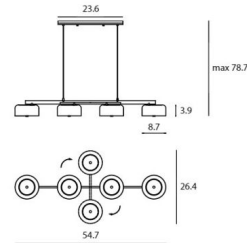

By Seed Design

Description

Lalu Plus Pendant comes with a Copper shades with a Black finish. It is a classic silhouette that has been reinvented with a modern twist. Fuse a bit of retro with a splash of modern, render it utilitarian, and you've got Lalu Plus. Allow this light to enliven your surroundings. This unique linear fixture can be turned into a cross, which makes this both sleek and flexible. Four 60 watt, 120 volt A19 Medium base incandescent bulbs are required, but not included. Can use CFL bulbs in place of incandescent. ETL listed. 54.7 inch width x 3.9 inch height x 26.4 inch depth, in cross shape x 78.7 inch maximum length.

Shown in matte black / shiny copper

Specifications

COLOR	Shiny Copper
BODY FINISH	Matte Black
WATTAGE	172W
DIMMER	Standard 120V
DIMENSIONS	78.7"L x 54.7"W x 3.9"H x 26.4"D
BULB NOT INCLUDED	4 x A19/Medium (E26)/43W/120V Incandescent
COUNTRY OF ORIGIN	China