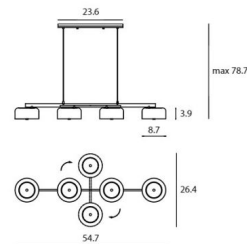

By Seed Design

Description

Lalu Plus Pendant comes with a Copper shades with a Black finish. It is a classic silhouette that has been reinvented with a modern twist. Fuse a bit of retro with a splash of modern, render it utilitarian, and you've got Lalu Plus. Allow this light to enliven your surroundings. This unique linear fixture can be turned into a cross, which makes this both sleek and flexible. Four 60 watt, 120 volt A19 Medium base incandescent bulbs are required, but not included. Can use CFL bulbs in place of incandescent. ETL listed. 54.7 inch width x 3.9 inch height x 26.4 inch depth, in cross shape x 78.7 inch maximum length.

Shown in matte black / shiny copper

Specifications

COLOR Shiny Copper
BODY FINISH Matte Black
WATTAGE 172W
DIMMER Standard 120V
DIMENSIONS 78.7"L x 54.7"W x 3.9"H x 26.4"D
BULB NOT INCLUDED 4 x A19/Medium (E26)/43W/120V Incandescent
COUNTRY OF ORIGIN China