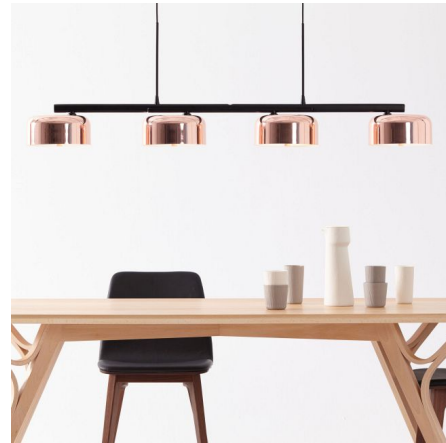

By Seed Design

Description

Lalu Plus Pendant comes with a Copper shades with a Black finish. It is a classic silhouette that has been reinvented with a modern twist. Fuse a bit of retro with a splash of modern, render it utilitarian, and you've got Lalu Plus. Allow this light to enliven your surroundings. This unique linear fixture can be turned into a cross, which makes this both sleek and flexible. Four 60 watt, 120 volt A19 Medium base incandescent bulbs are required, but not included. Can use CFL bulbs in place of incandescent. ETL listed. 54.7 inch width x 3.9 inch height x 26.4 inch depth, in cross shape x 78.7 inch maximum length.

Shown in matte black / shiny copper

Specifications

COLOR Shiny Copper
BODY FINISH Matte Black
WATTAGE 172W
DIMMER Standard 120V
DIMENSIONS 78.7"L x 54.7"W x 3.9"H x 26.4"D
BULB NOT INCLUDED 4 x A19/Medium (E26)/43W/120V Incandescent
COUNTRY OF ORIGIN China