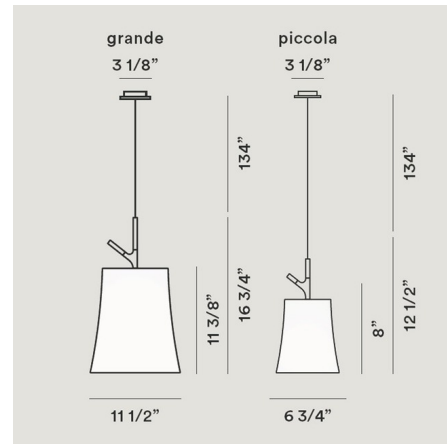

Specifications

COLOR N/A
BODY FINISH White
WATTAGE 75W
DIMMER Low Voltage Electronic
DIMENSIONS 6.75"W x 8"H
BULB NOT INCLUDED 1 x T10/Medium (E26)/75W/120V Halogen
OTHER BULB OPTIONS 1 x T10/Medium (E26)/120V LED

Technical Information

PRODUCT DIMENSIONS Adjustable Cable Length: 134"

Shown in white

CLICK TO VIEW PRODUCT

Notes: