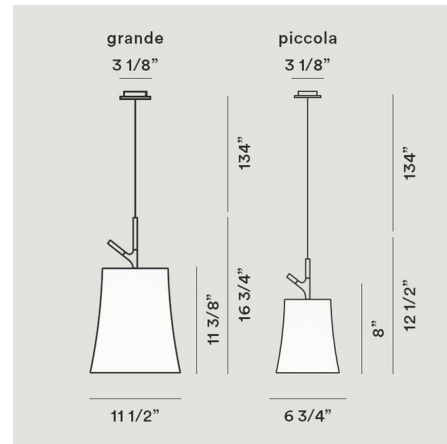

### Specifications

COLOR . . . . . N/A  
BODY FINISH . . . . . White  
WATTAGE . . . . . 75W  
DIMMER . . . . . Low Voltage Electronic  
DIMENSIONS . . . . . 6.75"W x 8"H  
BULB NOT INCLUDED . . . . . 1 x T10/Medium (E26)/75W/120V Halogen  
OTHER BULB OPTIONS . . . . . 1 x T10/Medium (E26)/120V LED

### Technical Information

PRODUCT DIMENSIONS . . . . . Adjustable Cable Length: 134"

Shown in white

CLICK TO VIEW PRODUCT

Notes: