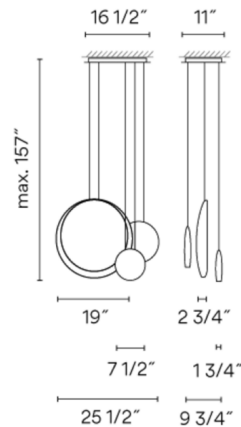

CLICK TO VIEW PRODUCT

Notes: