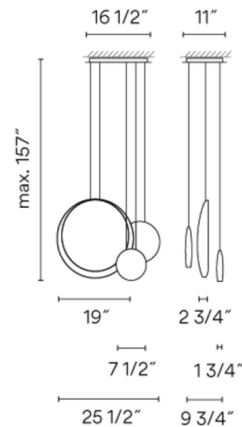

CLICK TO VIEW PRODUCT

Notes: